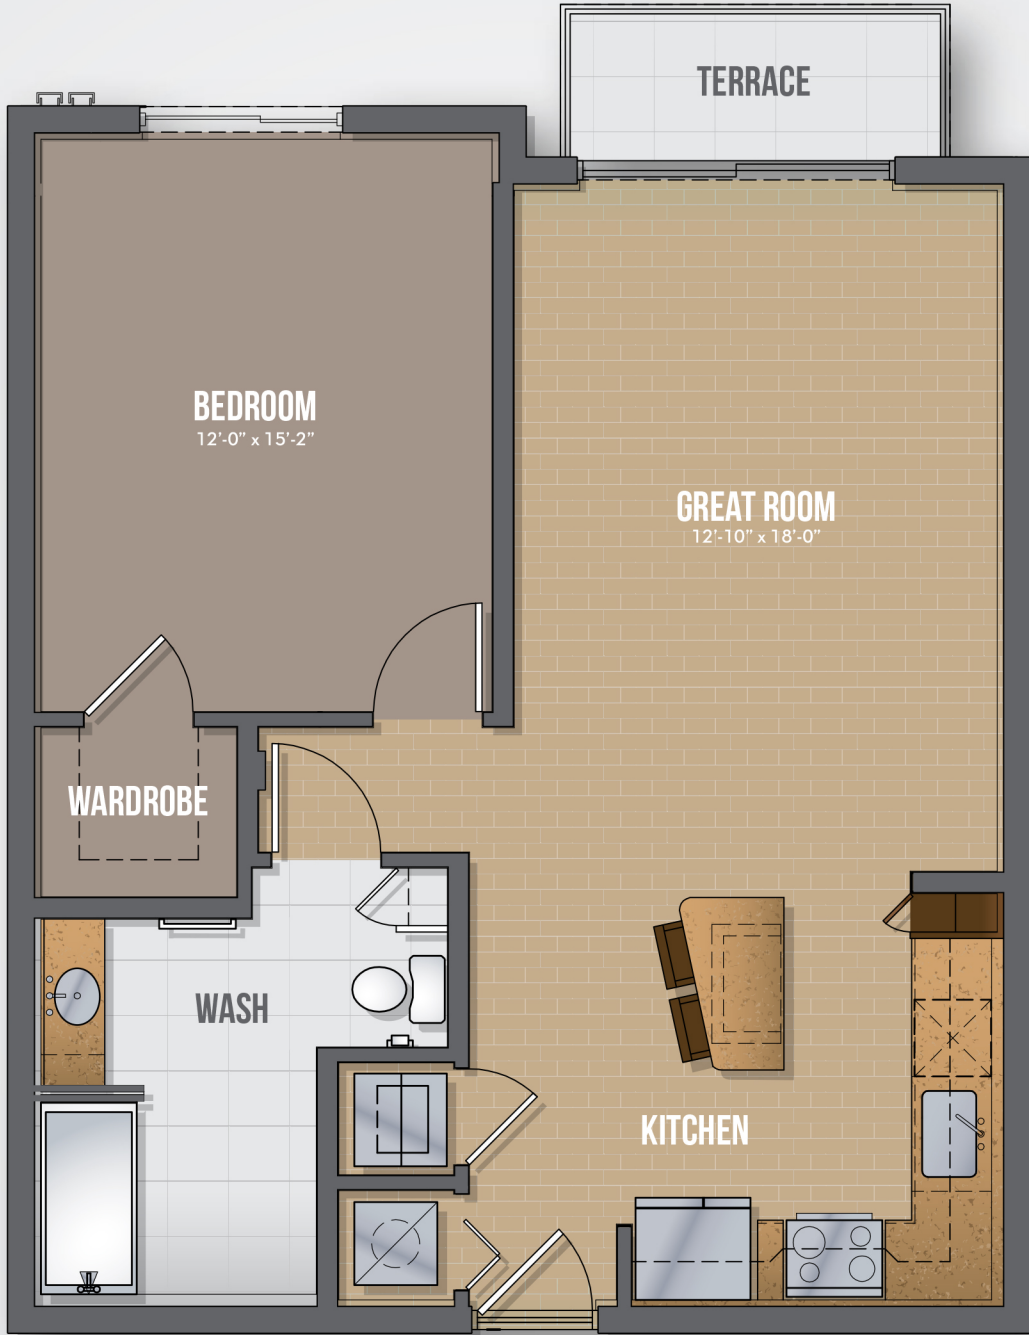

GRENACHE

1 Bedroom, 1 Bath | 816 A/C sq. ft.

WiltonMetro.com

Visit our leasing office at:

954.696.0919

2217 Wilton Dr. Wilton Manors, FL 33305

Live@WiltonMetro.com